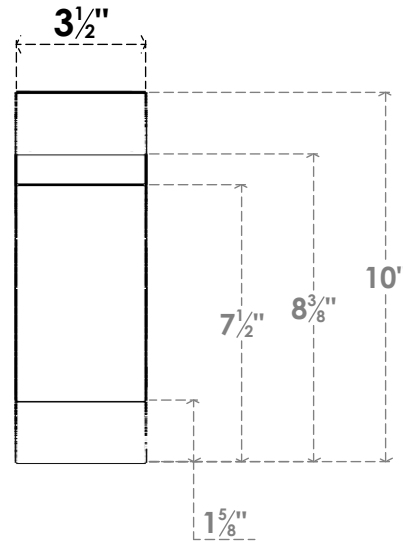

ITEM NUMBER: BRCPC035X06000X10000OLY

3 1/2"W X 6"D X 10"H OLYMPIC ARCHITECTURAL GRADE PVC CLOSED KNEE BRACE

SIDE PROFILE

FRONT PROFILE

ISOMETRIC

EKENA MILLWORK
2300 WEST MAIN ST.
CLARKSVILLE, TX 75426
TOLL FREE: 866-607-0453
WWW.EKENAMILLWORK.COM