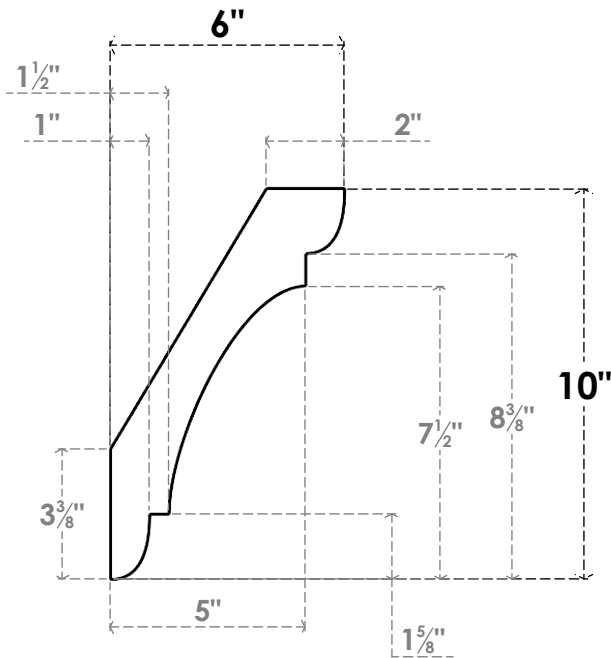

ITEM NUMBER: BRCPC035X06000X10000OLY

3 1/2"W X 6"D X 10"H OLYMPIC ARCHITECTURAL GRADE PVC CLOSED KNEE BRACE

SIDE PROFILE

FRONT PROFILE

ISOMETRIC

EKENA MILLWORK
2300 WEST MAIN ST.
CLARKSVILLE, TX 75426
TOLL FREE: 866-607-0453
WWW.EKENAMILLWORK.COM

NOTES

1. INSTALLATION TO BE COMPLETED IN ACCORDANCE WITH MANUFACTURER'S SPECIFICATIONS.
2. DRAWING MAY NOT BE TO SCALE
3. THIS DRAWING IS INTENDED FOR DESIGN AND PLANNING PURPOSES ONLY.
4. ALL INFORMATION CONTAINED HEREIN WAS CURRENT AT THE TIME OF DEVELOPMENT BUT MUST BE REVIEWED AND APPROVED BY THE PRODUCT MANUFACTURER TO BE CONSIDERED ACCURATE.
5. ARCHITECTURAL GRADE PVC PRODUCTS ARE MADE FROM EXPANDED CELLULAR PVC AND COME NATURALLY WHITE BUT MAY BE PAINTED